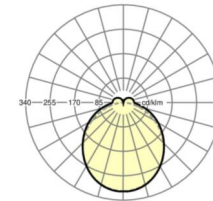

MECHANICS

Housing colour	silver grey/white aluminium RAL 9006
Dimensions (LxWxDxH)	1531mm x 55mm x 37mm
Weight (net)	1.9kg
Type of installation	Mounting rail system installation, Light structure

Dimensions

L	1531 mm	Length
B	55 mm	Width
H	37 mm	Height

DEEP-LINK

<https://www.regiolux.de/en/article/19470004165>

Reference	LED 6000lm 865
ηLB	100 %
Φ ↓/↑	90 % / 10 %
UGR lat./long.	25.3 / 24.7